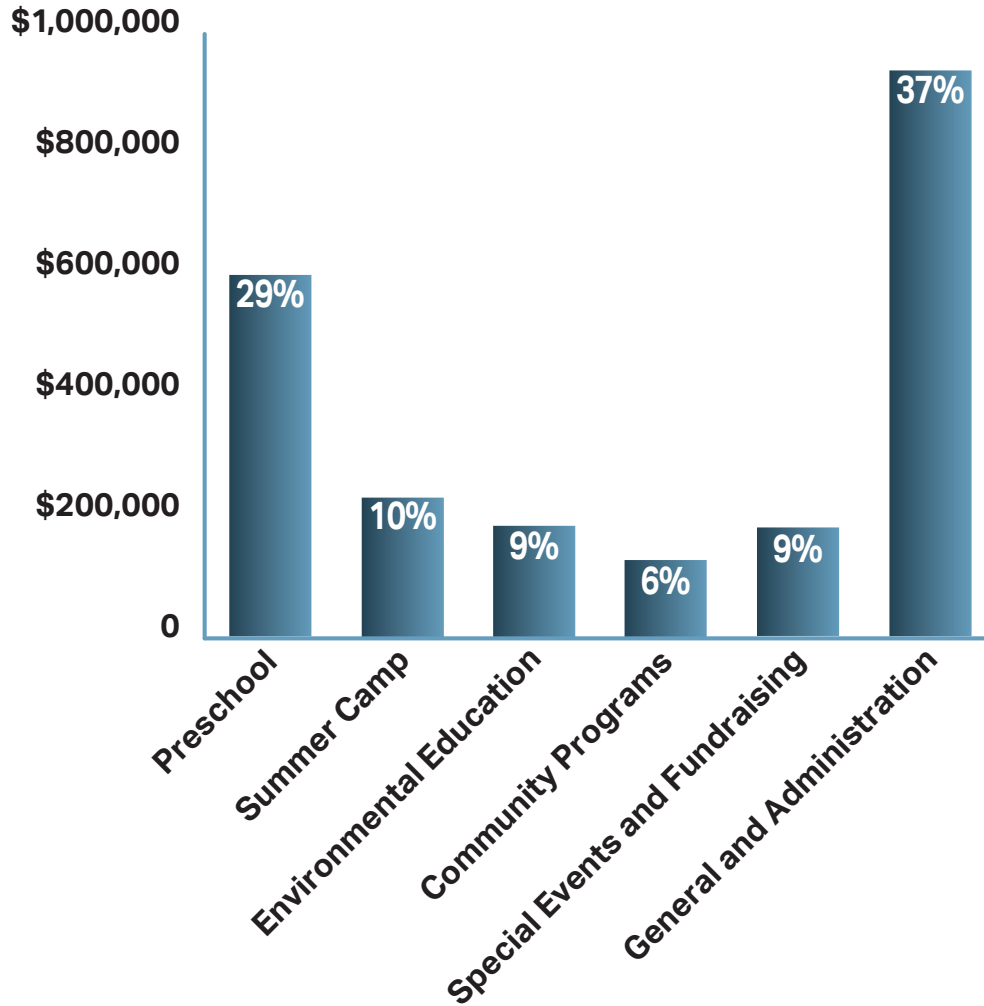

EXPENSES

PRESCHOOL	$589,347
SUMMER CAMP	$201,713
ENVIRONMENTAL EDUCATION	$191,463
COMMUNITY PROGRAMS	$127,740
SPECIAL EVENTS & FUNDRAISING	$185,897
GENERAL AND ADMINISTRATION	$768,068
TOTAL	$2,064,228